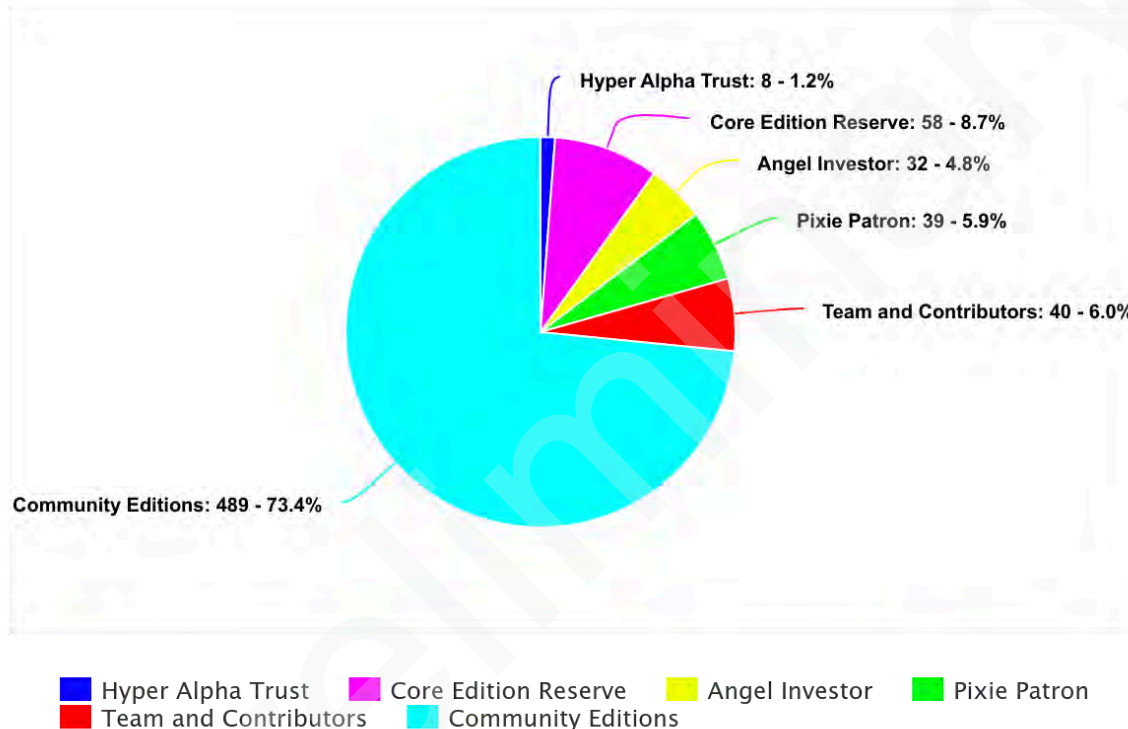

VIII. Pixie Party Tokenomics:

The envisioned distribution of the Pixie Party Classic Collection is guided by the following:

- 8 Editions— Hyper Alpha Trust
- 58 Editions— Core Edition Reserve
- 32 Heavenly Editions — Angel Investor Tokens
- 39 Mini Chudd Editions — Pixie Patron Tokens
- 40 King Chudd Editions — Committee and Contributor Tokens
- 489 Editions (remainder of the collection)— Community Tokens

Pixie Party Total Supply & Tokenomics

- Circulating Supply: The initial Pixie Party Classic Collection (which includes Type 1 Pixies and Type 2 Portraits) has a total supply of 666 individual issues.
- Upcoming Installments: Small batches Type 3 and 4 (Hue Cubes and 3D) are expected to be added to by 2025.
- Max Supply: A definitive max supply for Pixie Party has not been set, though it is anticipated that the number of issues will not exceed 1,369 (37x37). It is also important to note that reaching this maximum supply is unlikely.